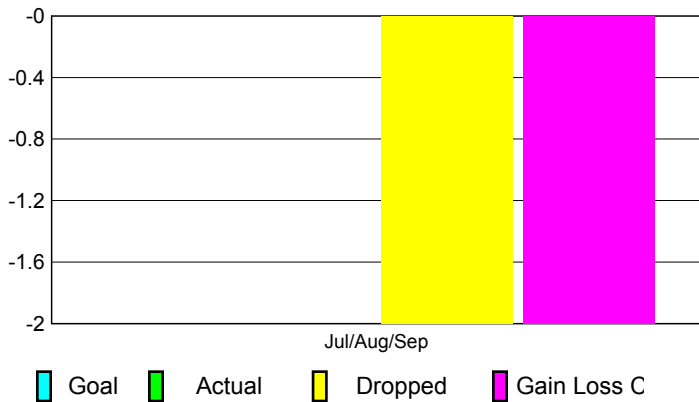

## CLUBS

Club Results  
2010-2011

Clubs  
2009-2010

Month	New Club Goal	Actual New Clubs	Actual Dropped Clubs	Gain/Loss of Clubs	Gain/Loss of Clubs
Jul/Aug/Sep	0	0	-2	-2	-1
<b>Totals</b>	<b>0</b>	<b>0</b>	<b>-2</b>	<b>-2</b>	<b>-1</b>

### Club Results 2010-2011

Goal, New, Dropped, Gain/Loss

### Comparison of Club Gain/Loss

Current Year Compared to the Previous Year