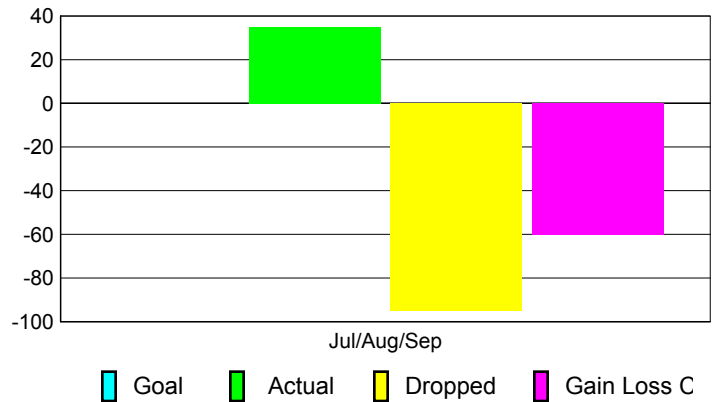

### YTD Status Quo Clubs 2010-2011

Status Quo Clubs Compared to Status Quo Members

## MEMBERSHIP

Membership Results  
2010-2011

Membership  
2009-2010

Month	Net Memb Goal	Actual New Memb	Actual Dropped Memb	Gain/Loss of Memb	Gain/Loss of Memb
Jul/Aug/Sep	0	35	-95	-60	-4
<b>Totals</b>	<b>0</b>	<b>35</b>	<b>-95</b>	<b>-60</b>	<b>-4</b>

### Membership Results 2010-2011

Goal, New, Dropped, Gain/Loss

### Comparison of Membership Gain/Loss

Current Year Compared to the Previous Year